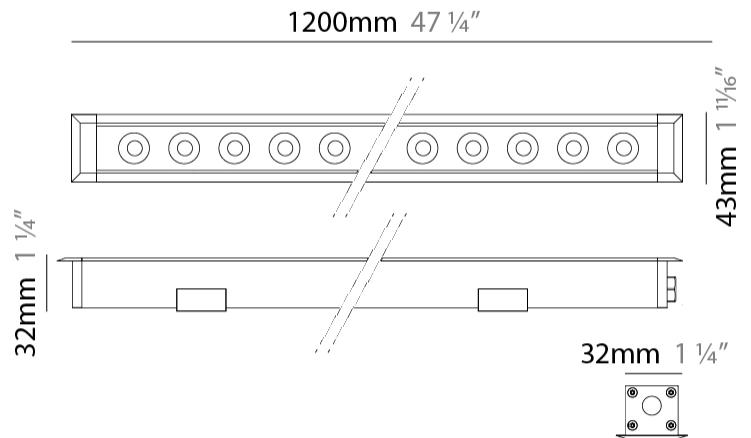

MINI CORNICHE RECESSED

E91639-

base number   Finish Options   Lens Options

1. To build a product code in our configurator select the specify button on the base model # product page
2. To build a manual product code on this datasheet choose from the options listed below in blue font and add the suffix to the base model #

GENERAL

Series: Mini Corniche
Brand: Platek
Division: Exterior
Mounting Type: Recessed
Mounting Location: In-Ground
Subcategory: Walk Over

PHYSICAL

Shape: Rectangle
Length (mm): 1220
Length (in): 48 ¹/₃₂
Width (mm): 43
Width (in): 1 ⁵/₈
Height (mm): 32
Height (in): 1 ¹/₂
Light Distribution: Uplight
Screws: A4 stainless steel
Diffuser: Clear tempered glass
Gasket: Gore-Tex valve to prevent condensation
Fixture Finish: [BLK / WHI / GRY / COR / ANT / BRZ](#)
Fixture Material: Extruded Aluminum

ELECTRICAL

Lamp Type: LED
Total Output Wattage (W): 46
Dimming: Bluetooth technology or DMX
Control Gear: DMX
Driver Included: No
Driver Location: Remote
Driver Type: Constant Current - Universal
Driver Class: Class 2
Input Voltage (V): 120 - 277
Constant Current (MA): 500

LED

Number of LEDs: 32
Color Temperature (°K): RGBW
CRI: >80 CRI
Lamp Life (hrs): 60000
Special LEDs offerings: RGBW

OPTICAL

Optic°: [26 / 47 / ELL](#)

RATINGS AND CERTIFICATIONS

Certified By: Certified for North American Standards
IP rating: IP67
IK Rating: IK07
Bug Rating: B1 U0 G0

PROJECT
TYPE
SPECIFIER
QUANTITY
DATE